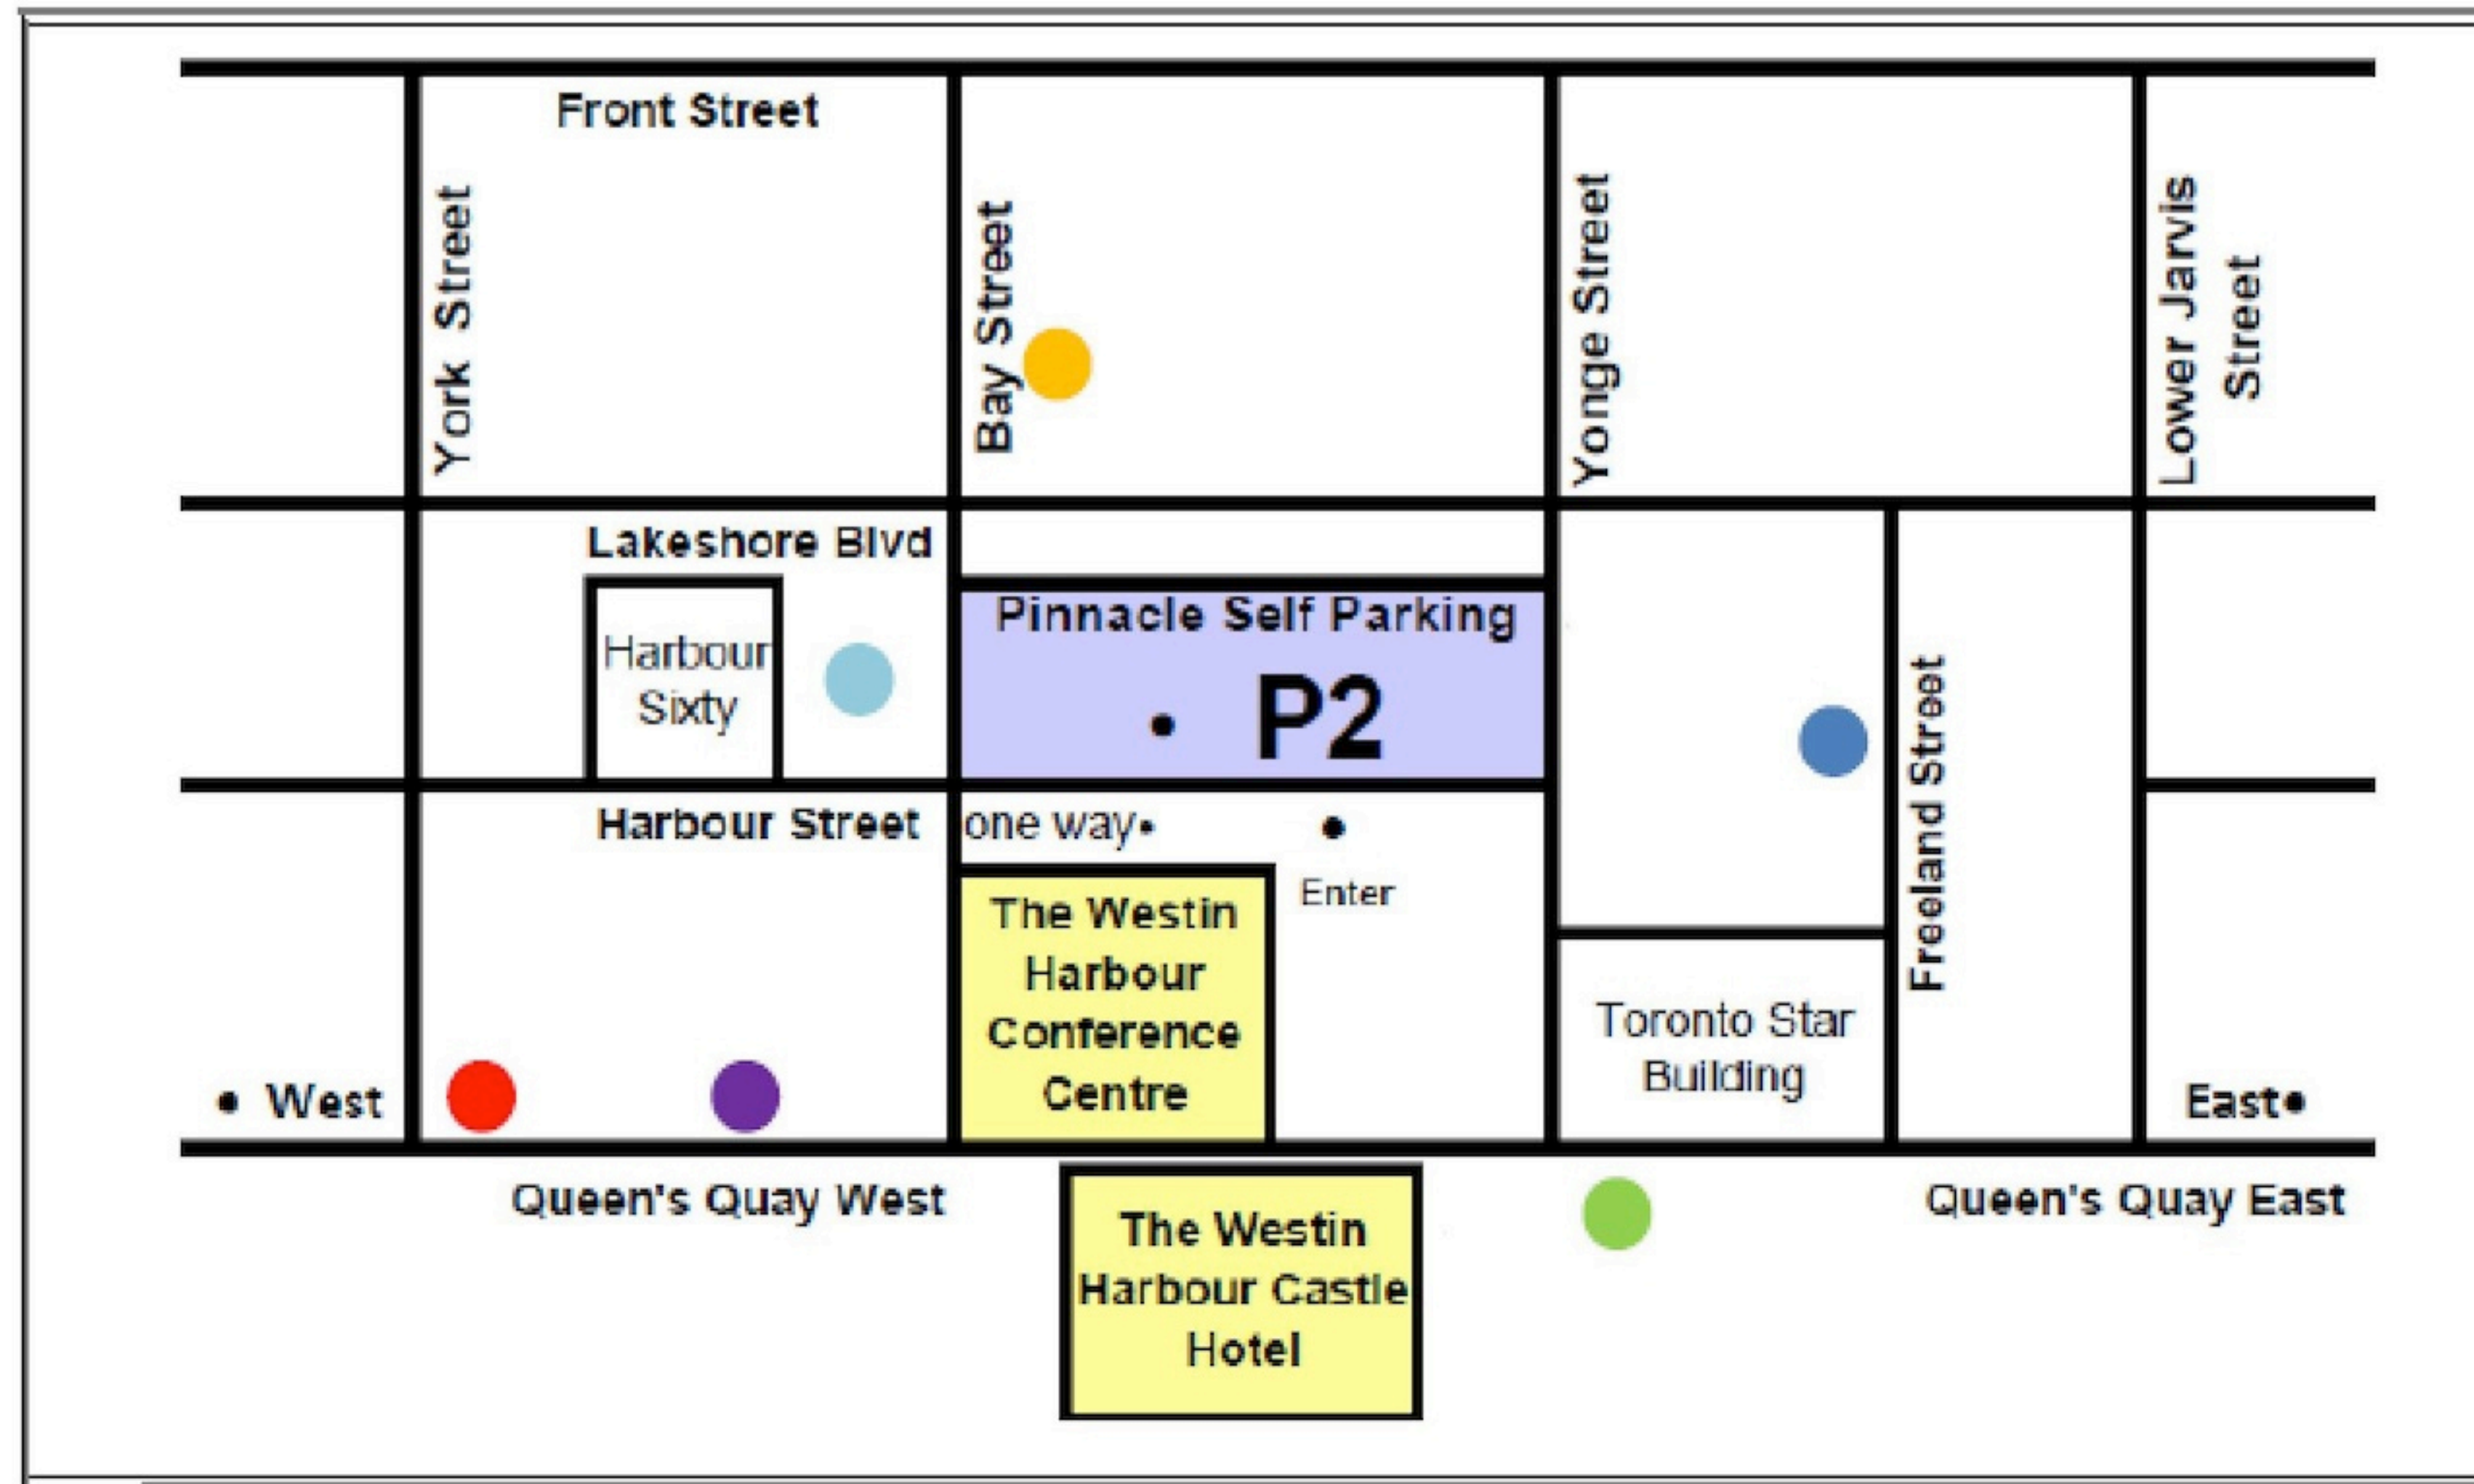

Parking at The Westin Harbour Castle Toronto Hotel

**Rates are subject to change without notice; please connect with the Parking Management directly*

- **Standard Parking of Canada**
200 Queens Quay W, Toronto, ON M5J 2R1
416-366-3516 standardparking.com
Rates from \$6 per hour and \$12 per day / \$12 overnight before 7am
- **Waterpark Place**
20 Bay Street, Toronto, ON (Entrance on Queens Quay West)
416-360-6150
- **Tract Parking Management**
57 Freeland Street, Toronto, ON M5E 1L7
416-941-0946 tractparking.com
Rates from \$6 per hour and \$15 per day
- **Green P Carpark #32**
45 Bay Street, Toronto, ON
(416) 393 7275 www.parking.greenp.com
Rates from \$5 per hour and \$17 per day / \$6 overnight before 5:30am
- **Unit Park**
7 Queens Quay East, Toronto, ON
416-203-8044 unitpark.ca
Rates from \$10 per hour and \$15 per day
- **Private Surface Parking Lot**
Bay Street, between Harbour Street and Lakeshore Blvd.
Rates from \$10 per hour and \$15 per day