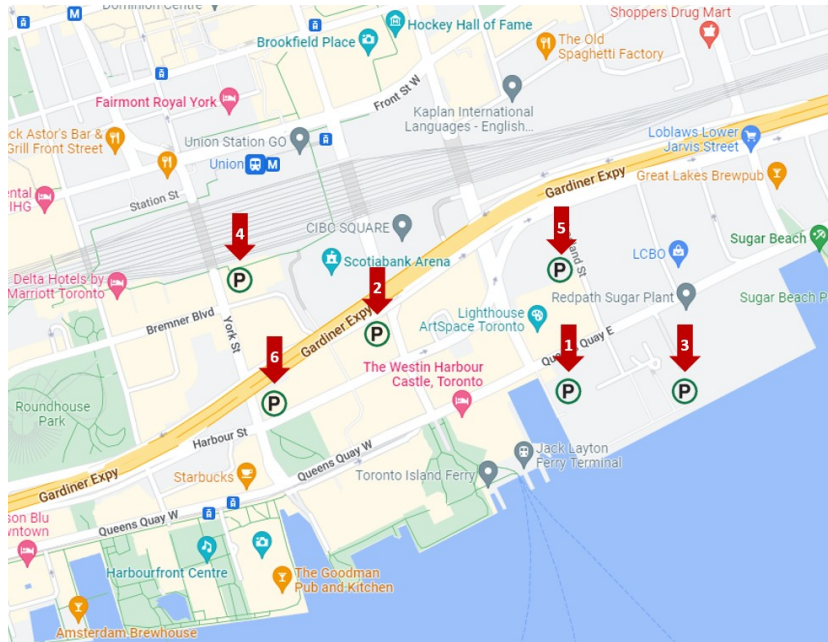

Local Self-Parking Options

As we want to ensure that you receive a seamless arrival, we have compiled a list of local self-parking options for your reference.

Locations and times are subject to change without notice.

24 HR OUTDOOR LOTS:

1. TARGET Park — 7 Queens Quay E, Toronto, ON, M5A 1B9
2. CANADA AUTO PARKS Parking — 30 Bay St, Toronto, ON, M5J 1B7
3. TARGET Park — 39 Queens Quay E, Toronto, ON, M5E 0A5

24 HR INDOOR GARAGE:

4. Precise ParkLink (located in TELUS Harbour) — 25 York St, Toronto, ON, M5J 2V5
5. Pinnacle Centre Car Parking — 4627 Lake Shore Blvd E, Toronto, ON, M5E 1W7
6. IMPARK One York— 1 York St, Toronto, ON, M5J 2L9